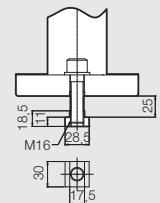

12, 17, 20, 25, 32TS

Tail Stock (Manual Type)

TS-SERIES

- Main Axis support
- Clamp Lever for Both sides

Model No. **17 TS**

TYPE : TS -Series / Tail Stock
Apply Model / S-170

12TS

17TS

20TS

25TS

32TS