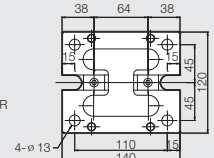

12, 17, 20, 25, 32TS

Tail Stock (Manual Type)

TS-SERIES

- Main Axis support
- Clamp Lever for Both sides

Model No. **17 TS**

TYPE : TS -Series / Tail Stock
Apply Model / S-170

12TS

17TS

20TS

25TS

32TS