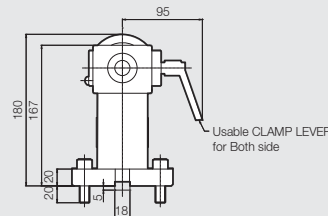

12, 17, 20, 25, 32TS

Tail Stock (Manual Type)

TS-SERIES

- Main Axis support
- Clamp Lever for Both sides

Model No. **17 TS**

TYPE : TS -Series / Tail Stock
Apply Model / S-170

12TS

17TS

20TS

25TS

32TS