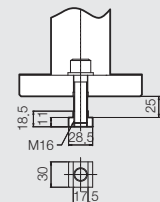

12, 17, 20, 25, 32TS

Tail Stock (Manual Type)

TS-SERIES

- Main Axis support
- Clamp Lever for Both sides

Model No. **17 TS**

TYPE : TS -Series / Tail Stock
Apply Model / S-170

12TS

17TS

20TS

25TS

32TS