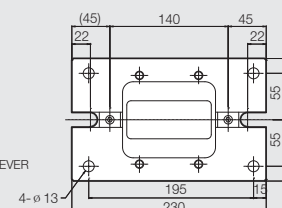

12, 17, 20, 25, 32TS

Tail Stock (Manual Type)

TS-SERIES

- Main Axis support
- Clamp Lever for Both sides

Model No. **17 TS**

TYPE : TS -Series / Tail Stock
Apply Model / S-170

12TS

17TS

20TS

25TS

32TS