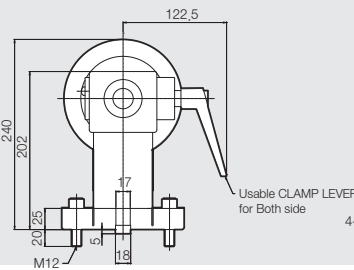

12, 17, 20, 25, 32TS

Tail Stock (Manual Type)

TS-SERIES

- Main Axis support
- Clamp Lever for Both sides

Model No. **17 TS**

TYPE : TS -Series / Tail Stock
Apply Model / S-170

12TS

17TS

20TS

25TS

32TS