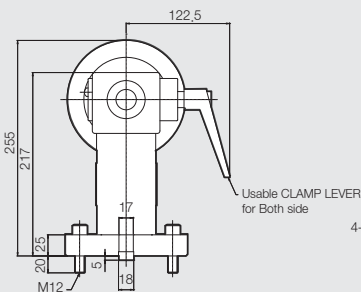

12, 17, 20, 25, 32TS

Tail Stock (Manual Type)

TS-SERIES

- Main Axis support
- Clamp Lever for Both sides

Model No. **17 TS**

TYPE : TS -Series / Tail Stock
Apply Model / S-170

12TS

17TS

20TS

25TS

32TS