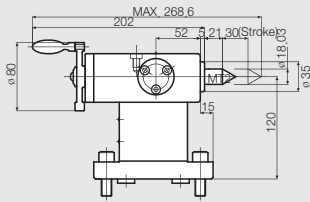

12, 17, 20, 25, 32TS

Tail Stock (Manual Type)

TS-SERIES

- Main Axis support
- Clamp Lever for Both sides

Model No. **17 TS**

TYPE : TS -Series / Tail Stock
Apply Model / S-170

12TS

17TS

20TS

25TS

32TS