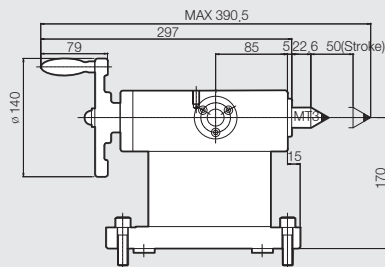

12, 17, 20, 25, 32TS

Tail Stock (Manual Type)

TS-SERIES

- Main Axis support
- Clamp Lever for Both sides

Model No. **17 TS**

TYPE : TS -Series / Tail Stock
Apply Model / S-170

12TS

17TS

20TS

25TS

32TS