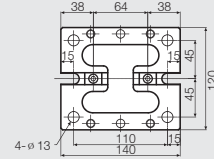

12, 17, 20, 25, 32TS

Tail Stock (Manual Type)

TS-SERIES

- Main Axis support
- Clamp Lever for Both sides

Model No. **17 TS**

TYPE : TS -Series / Tail Stock
Apply Model / S-170

12TS

17TS

20TS

25TS

32TS