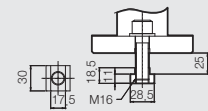

12, 17, 20, 25, 32TS

Tail Stock (Manual Type)

TS-SERIES

- Main Axis support
- Clamp Lever for Both sides

Model No. **17 TS**

TYPE : TS -Series / Tail Stock
Apply Model / S-170

12TS

17TS

20TS

25TS

32TS