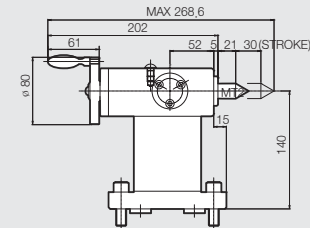

12, 17, 20, 25, 32TS

Tail Stock (Manual Type)

TS-SERIES

- Main Axis support
- Clamp Lever for Both sides

Model No. **17 TS**

TYPE : TS -Series / Tail Stock
Apply Model / S-170

12TS

17TS

20TS

25TS

32TS