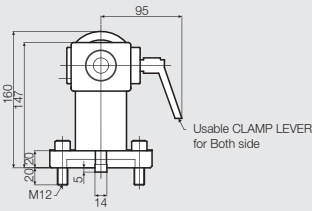

12, 17, 20, 25, 32TS

Tail Stock (Manual Type)

TS-SERIES

- Main Axis support
- Clamp Lever for Both sides

Model No. **17 TS**

TYPE : TS -Series / Tail Stock
Apply Model / S-170

12TS

17TS

20TS

25TS

32TS