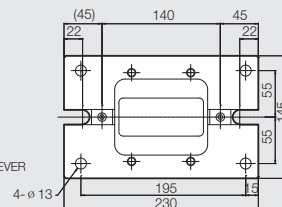

12, 17, 20, 25, 32TS

Tail Stock (Manual Type)

TS-SERIES

- Main Axis support
- Clamp Lever for Both sides

Model No. **17 TS**

TYPE : TS -Series / Tail Stock
Apply Model / S-170

12TS

17TS

20TS

25TS

32TS