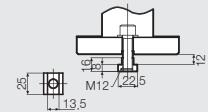

12, 17, 20, 25, 32TS

Tail Stock (Manual Type)

TS-SERIES

- Main Axis support
- Clamp Lever for Both sides

Model No. **17 TS**

TYPE : TS -Series / Tail Stock
Apply Model / S-170

12TS

17TS

20TS

25TS

32TS