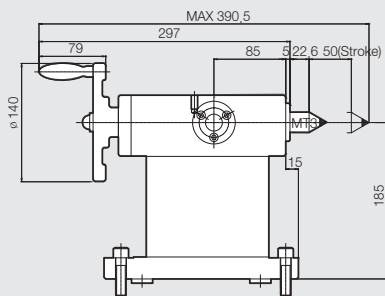

12, 17, 20, 25, 32TS

Tail Stock (Manual Type)

TS-SERIES

- Main Axis support
- Clamp Lever for Both sides

Model No. **17 TS**

TYPE : TS -Series / Tail Stock
Apply Model / S-170

12TS

17TS

20TS

25TS

32TS